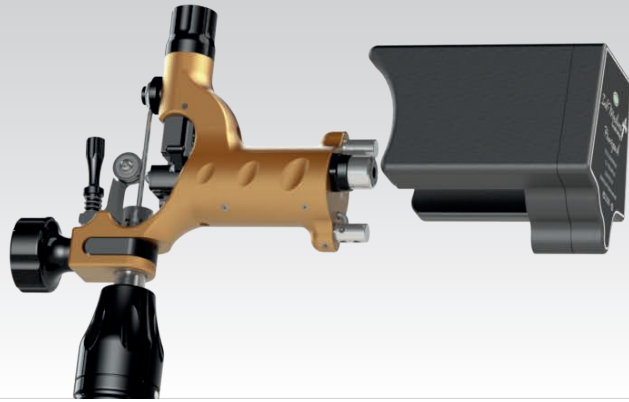

More than wireless

RPS - 600

Developed by:
Ink Machines
For better lettering

RPS-600

The RPS-600 wireless power supply is designed for tattooing without cords attached to the tattoo machines or the foot switch. Powerpacks are made with leading edge battery technology weighing only 65 grams designed not to interfere with the hand more than the machine normally does. Once the machines are rigged with Powerpacks the main unit will sense which machine is picked up and recall the settings for that machine. High capacity batteries allows aprox 5 hours of effective running time* and charging takes about one hour. Communications between the units are by radio for optimal reliability and performance. To make the system complete we incorporated functions like Kickstart and Boost mode. Kick start allows the machines to start easy and run at low voltage. Boost mode actively controls the voltage to maintain the same speed during various loads and increases the machine power significantly. In short the RPS-600 is a complete system to control and combine your tattoo machines whether it's a Dragonfly, Stingray or a coil machine.

Specifications

Output Wireless	5-13V
Output Cable	4-18V
Compatibility by cable	Various machines and foot switches
Connections	¼ phono (6.35mm)
LCD display	2.7" 60x33mm
Powerpack Weight	65g
Powerpack Capacity	Aprox 5 hours each
Powerpack Battery life	Aprox 500 charging cycles
Powerpack compatibility	Dragonfly / Stingray
Powerpack Charging	Aprox 1 hour
Footswitch	Wireless included
USB	YES (Only for software upgrades)
Operating temp	10-35 °C Indoor use only